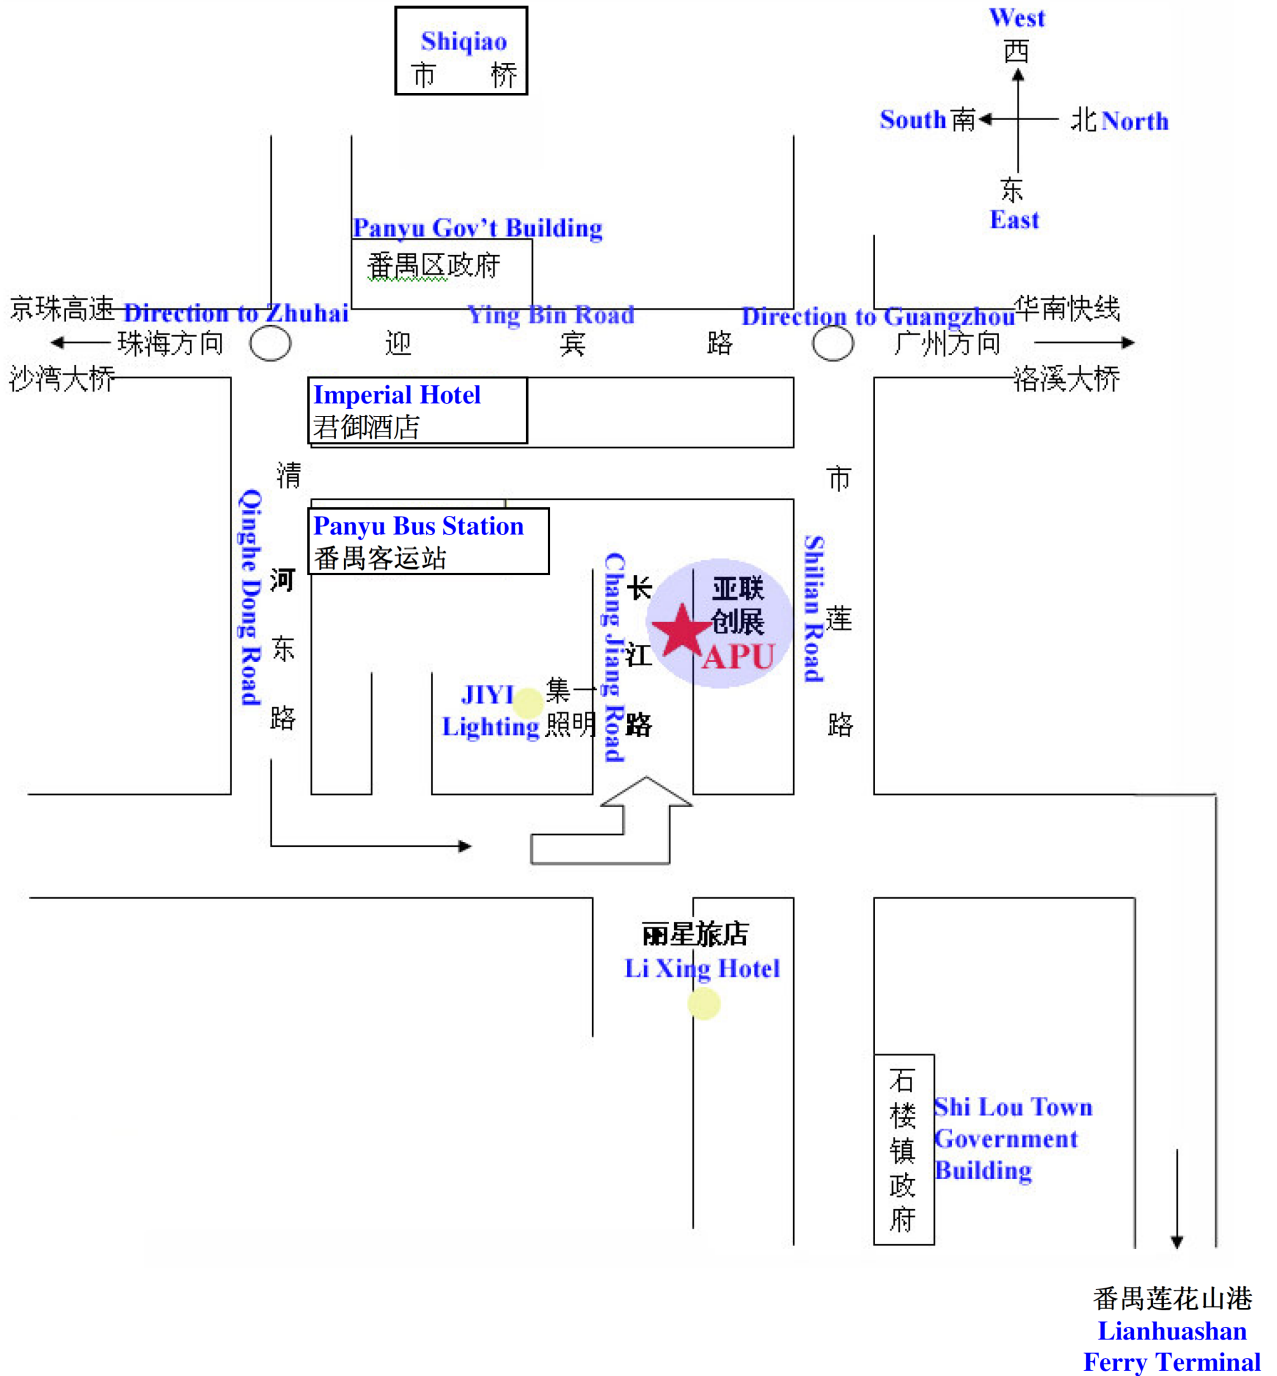

EC PACK INDUSTRIAL LIMITED

Tel: (852) 2957 8208 Fax : (852) 2957 8202 E-Mail: hk@ec-packing.com

Location Map – APU (Guangzhou) Valve Factory

亚联创展包装(广州)有限公司

地址：中国广州市番禺区石楼镇长江北侧 23 号

APU (Guangzhou) Valve Factory

Address: North by No.23 of Chang Jiang Road, Shi Lou Town,
Panyu District, Guangzhou, China