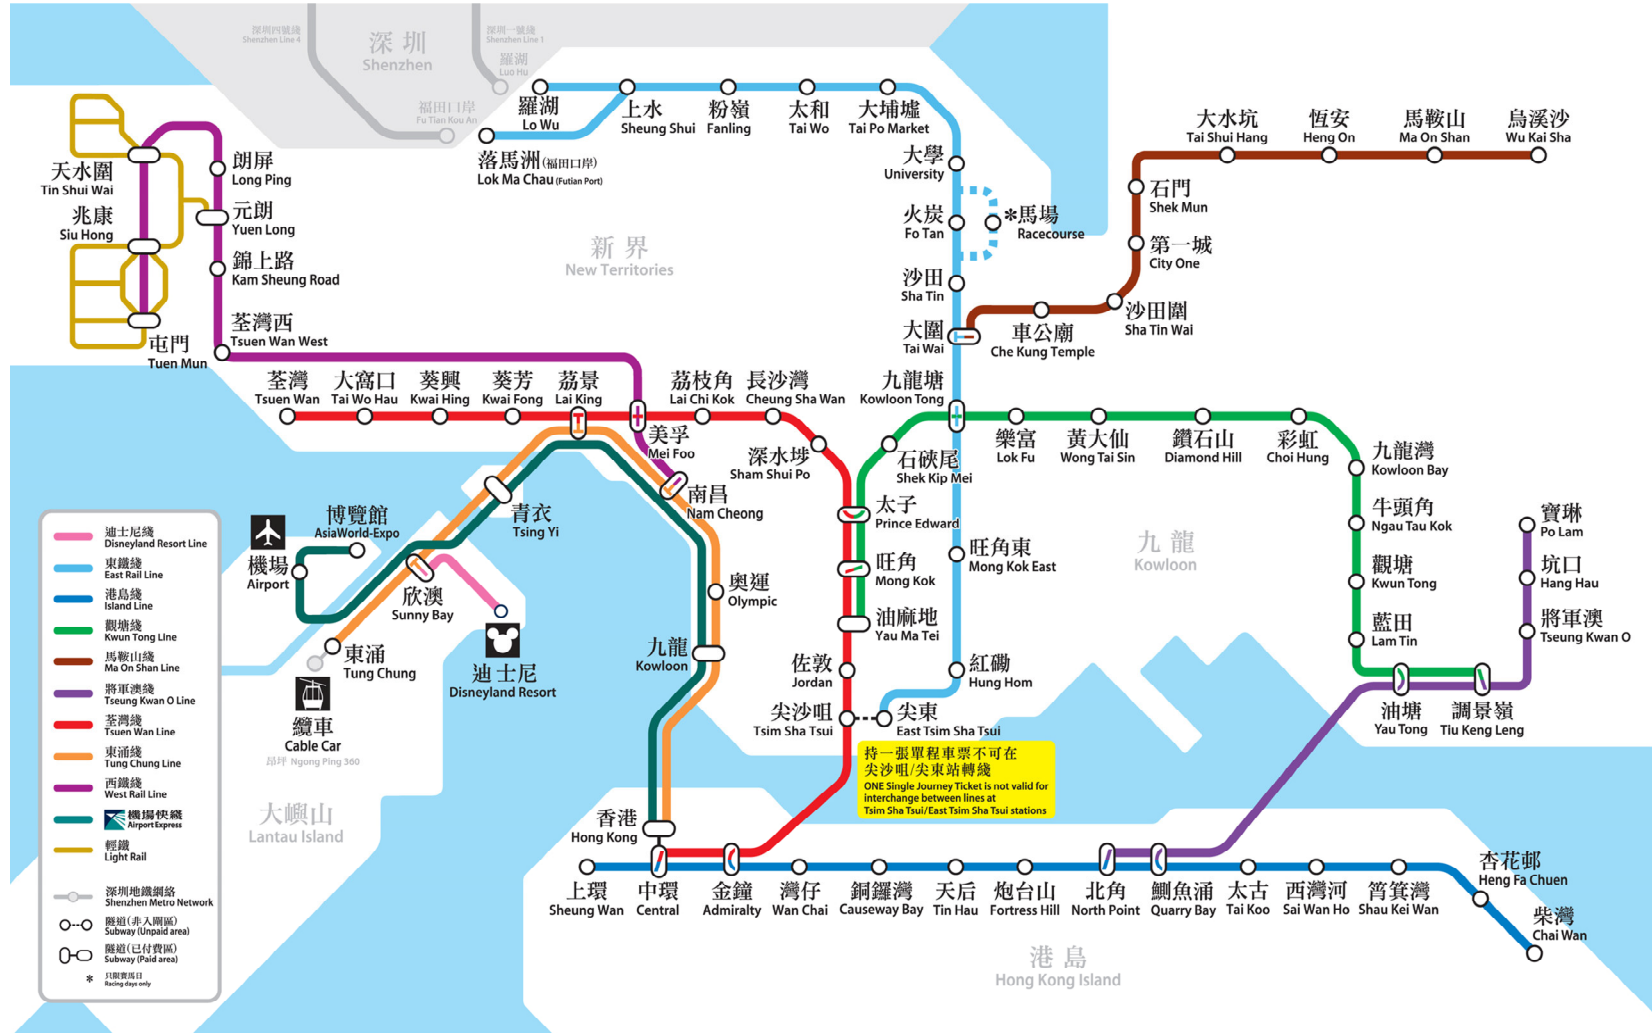

# EC PACK INDUSTRIAL LIMITED

Unit 608, 6/Floor, Albion Plaza, No.2-6 Granville Road, TST, Kowloon, Hong Kong  
 Tel: (852) 2957 8208 Fax : (852) 2957 8202 E-Mail: hk@ec-packing.com

## Hong Kong MTR System Map

\*Information from Hong Kong MTR Corporation: <http://www.mtr.com.hk>